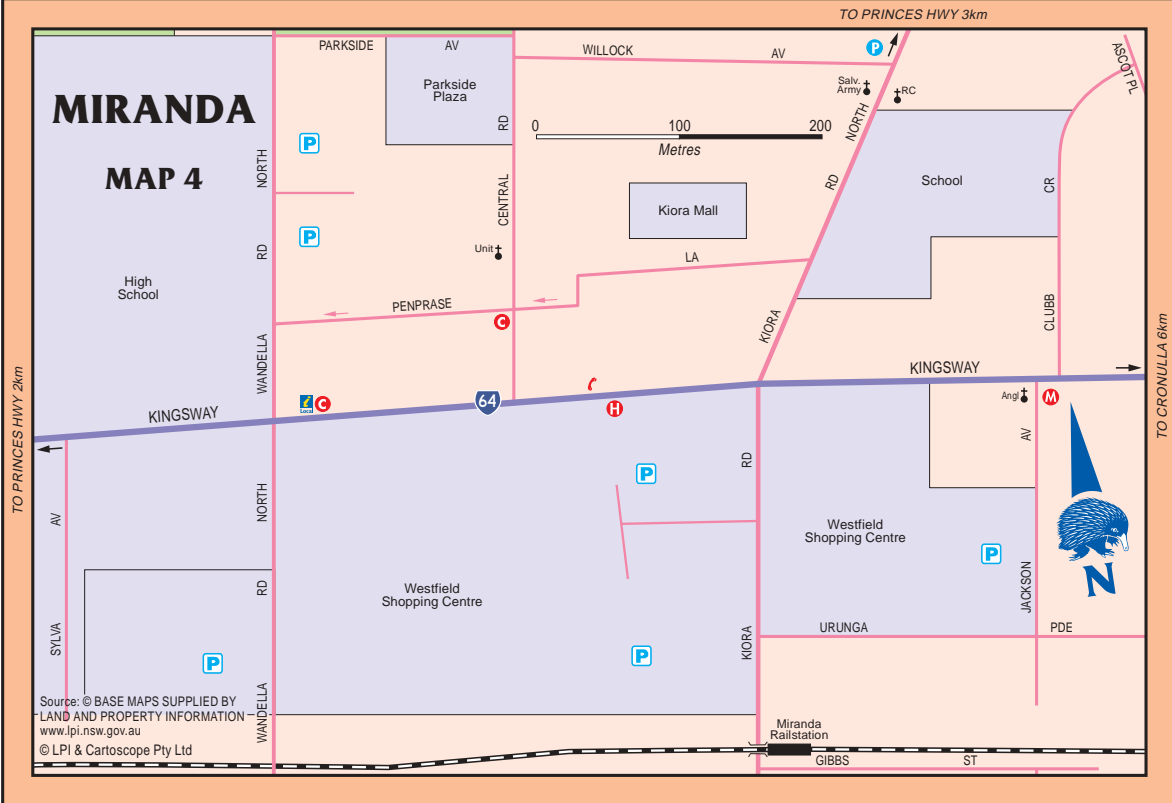

StateView

TopoView

New South Wales Topographic Map Series
1987 - 1991

www.lpi.nsw.gov.au

Click left for NSW Government map products

CARTOSCOPE MAPS & GUIDES

www.maps.com.au

Log on to see detailed touring and holiday maps, information and to purchase maps & guides.

Book accommodation in real time online.

MIRANDA

MAP 4

Source: © BASE MAPS SUPPLIED BY
LAND AND PROPERTY INFORMATION
www.lpi.nsw.gov.au
© LPI & Cartoscope Pty Ltd