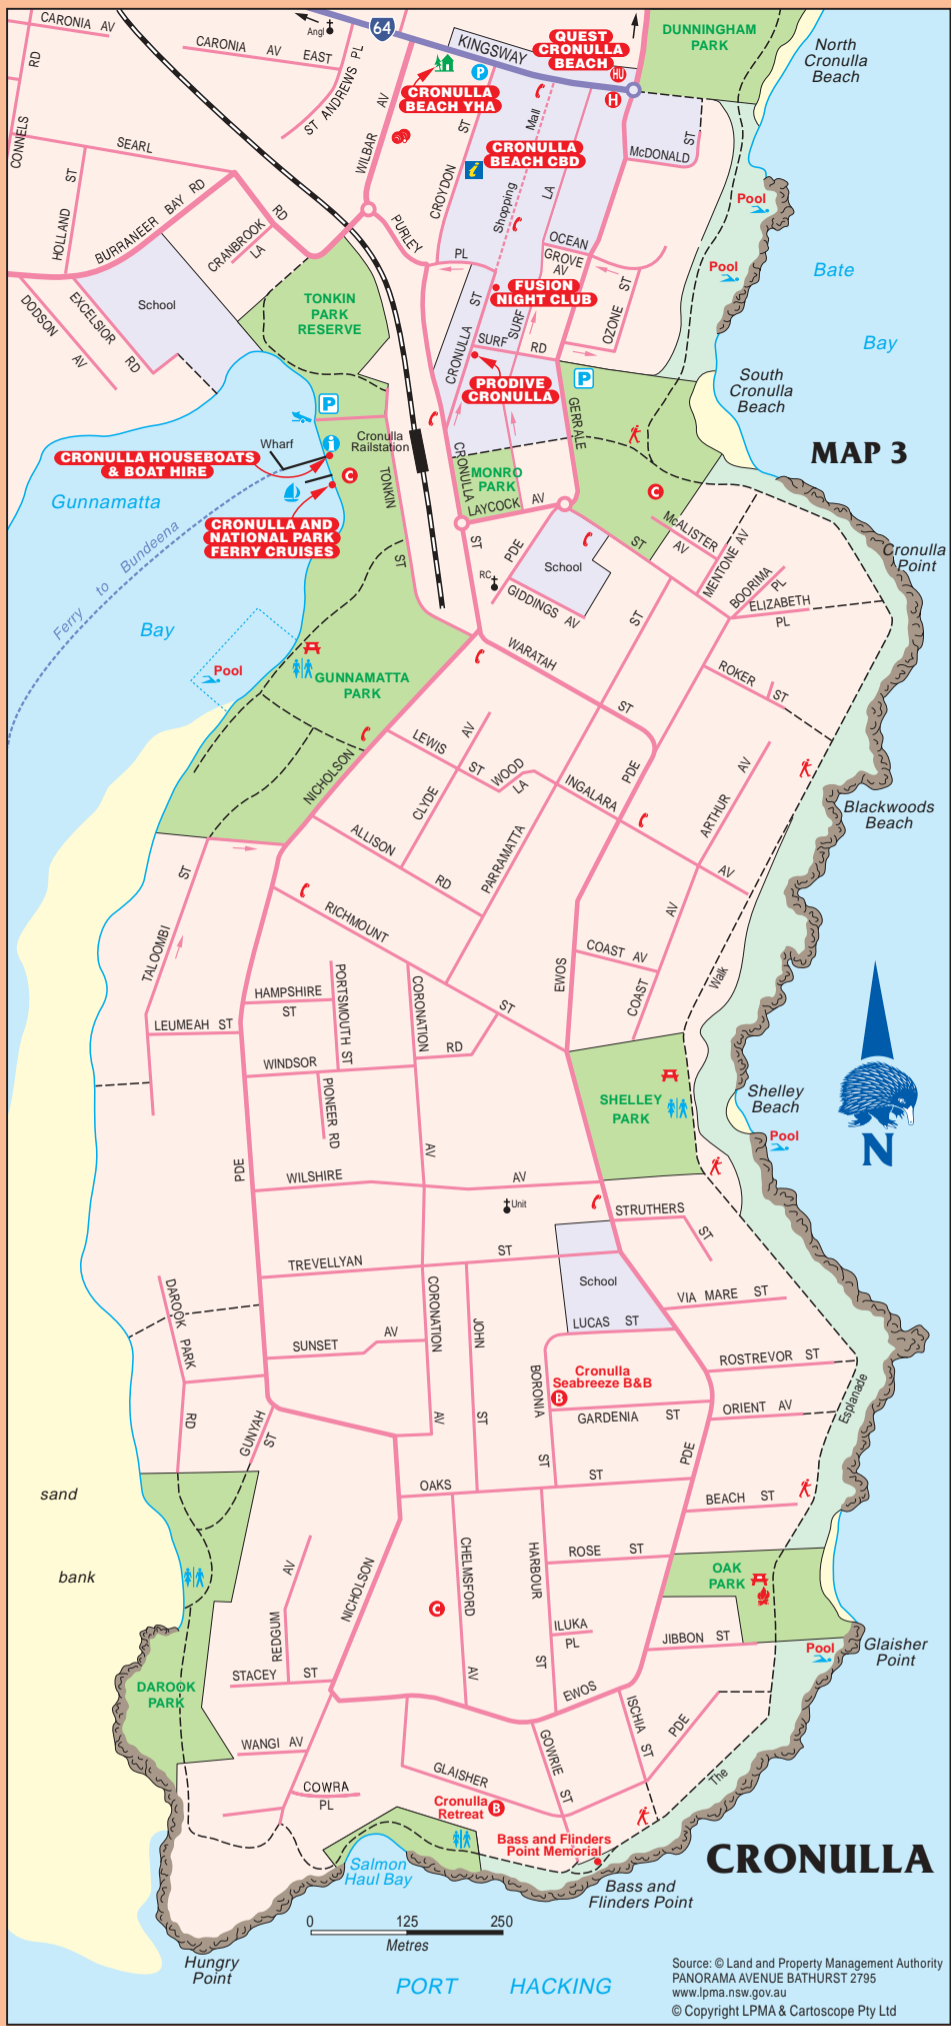

TO PRINCES HWY 9km

TO KURNELL 10km

MAP 3

# CRONULLA

Source: © Land and Property Management Authority  
 PANORAMA AVENUE BATHURST 2795  
 www.lpma.nsw.gov.au  
 © Copyright LPMA & Cartoscope Pty Ltd

**CARTOSCOPE MAPS AND GUIDES**

Log on to see detailed touring and holiday maps, information and to purchase maps and guides.

**Click on the web link below to log on**

[www.maps.com.au](http://www.maps.com.au)

**Grab a map...**  
 and plan your next getaway

[www.lpma.nsw.gov.au](http://www.lpma.nsw.gov.au)

Click above for NSW Government map products