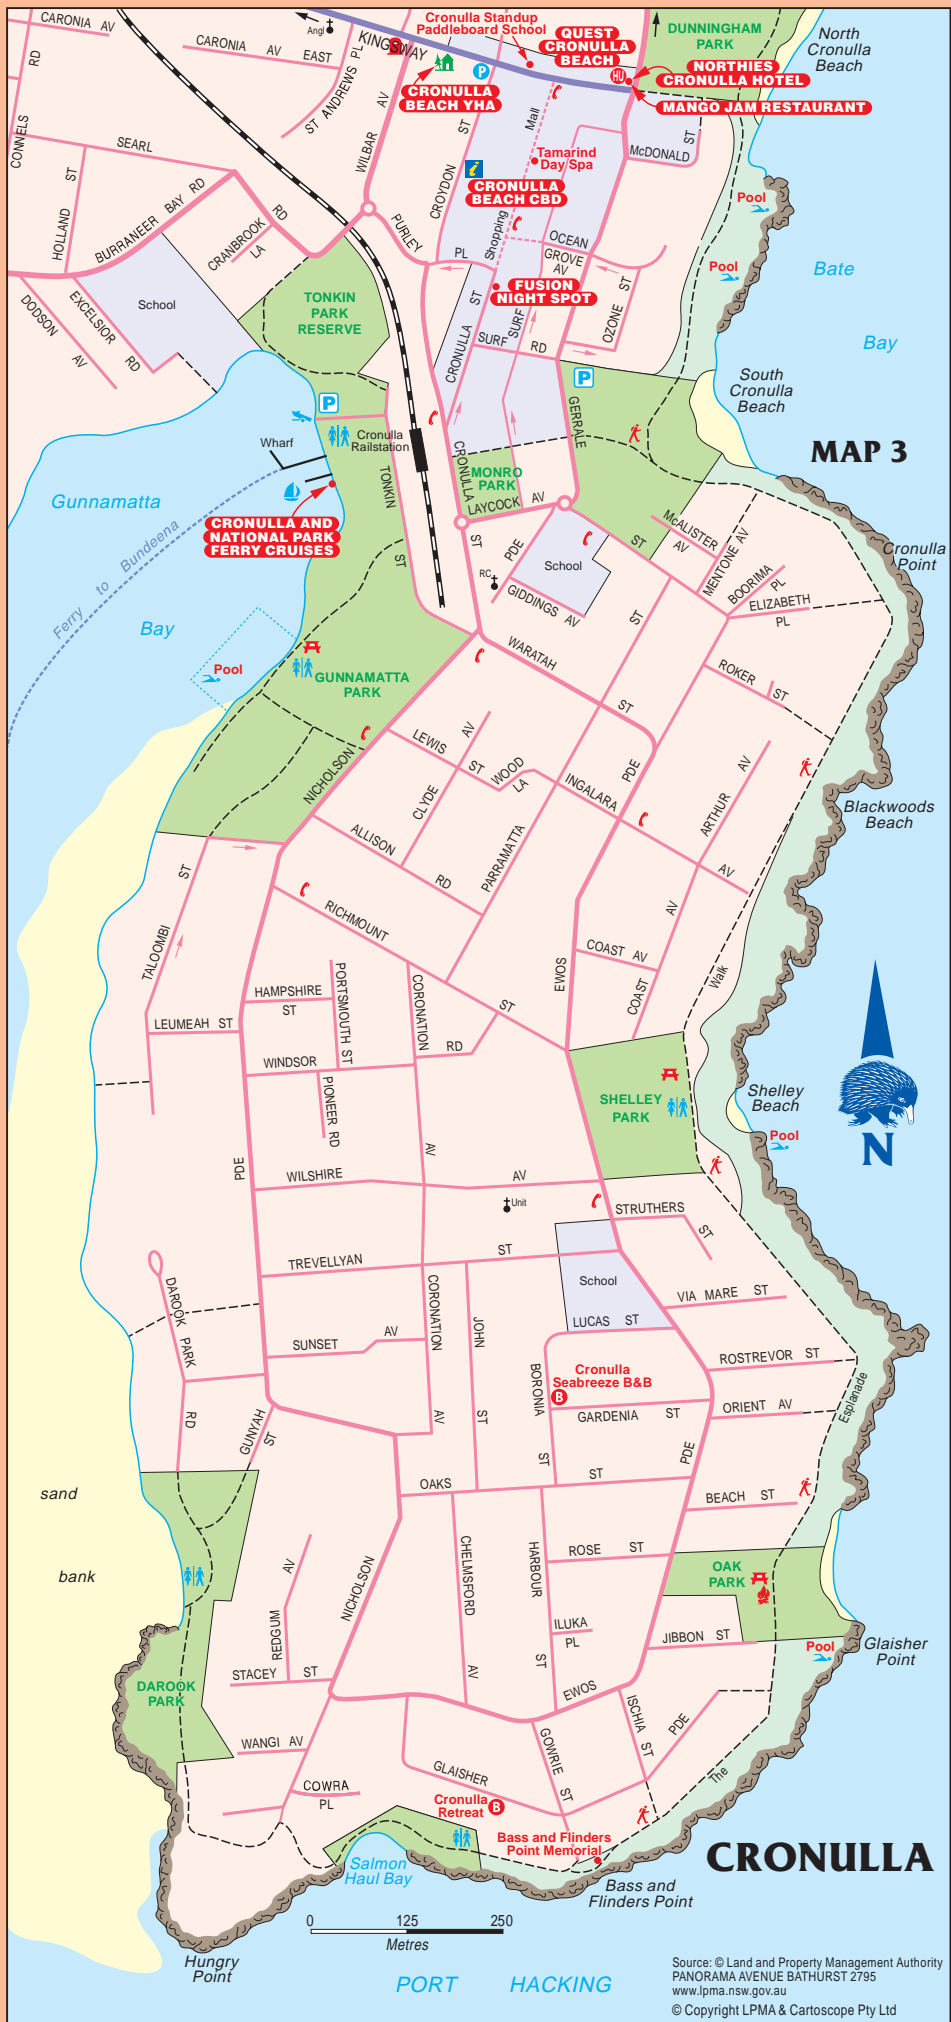

TO PRINCES HWY 9km

TO KURNELL 10km

Source: © Land and Property Management Authority
 PANORAMA AVENUE BATHURST 2795
 www.lpma.nsw.gov.au
 © Copyright LPMA & Cartoscope Pty Ltd

CARTOSCOPE MAPS AND GUIDES

Log on to see detailed touring and holiday maps, information and to purchase maps and guides.

Click on the weblink below to log on

www.maps.com.au

Grab a map ... and plan your next getaway

www.lpma.nsw.gov.au

Click above for NSW Government map products

Land and Property Management Authority