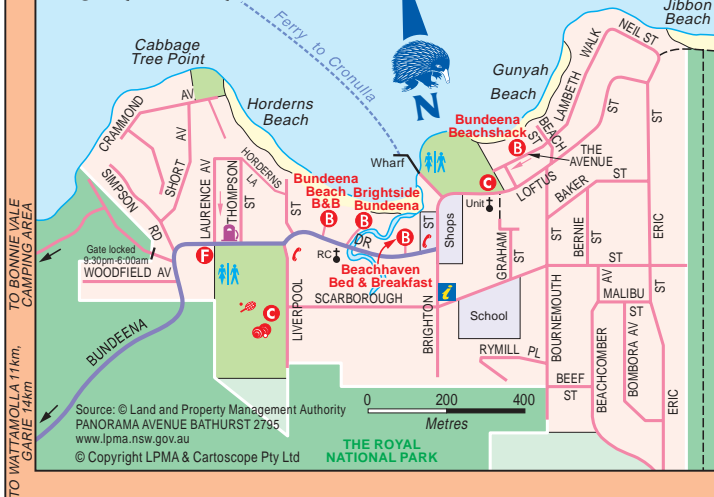

BUNDEENA

MAP 6

CARTOSCOPE MAPS AND GUIDES

Log on to see detailed touring and holiday maps, information and to purchase maps and guides.

Click on the weblink below to log on

www.maps.com.au

Grab a map...

and plan your next getaway

www.lpma.nsw.gov.au

Click above for NSW Government map products

Land and Property Management Authority