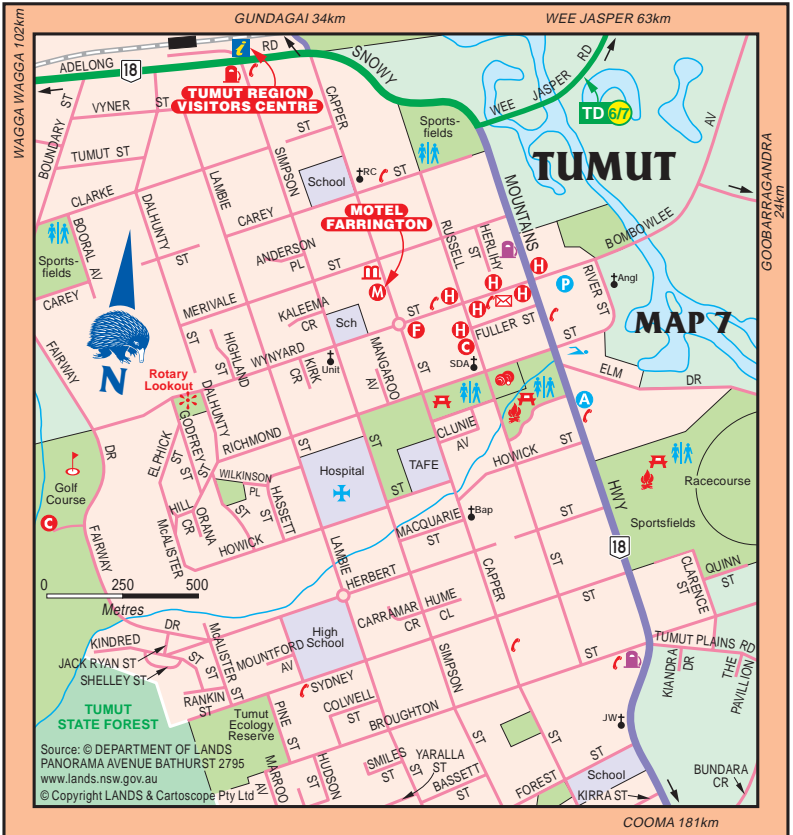

CARTOSCOPE MAPS AND GUIDES

Log on to see detailed touring and holiday maps, information and to purchase maps and guides.

Click on the weblink below to log on

www.maps.com.au

Grab a map...

and plan your next getaway

www.lands.nsw.gov.au

Click above for NSW Government map products

 Department of Lands