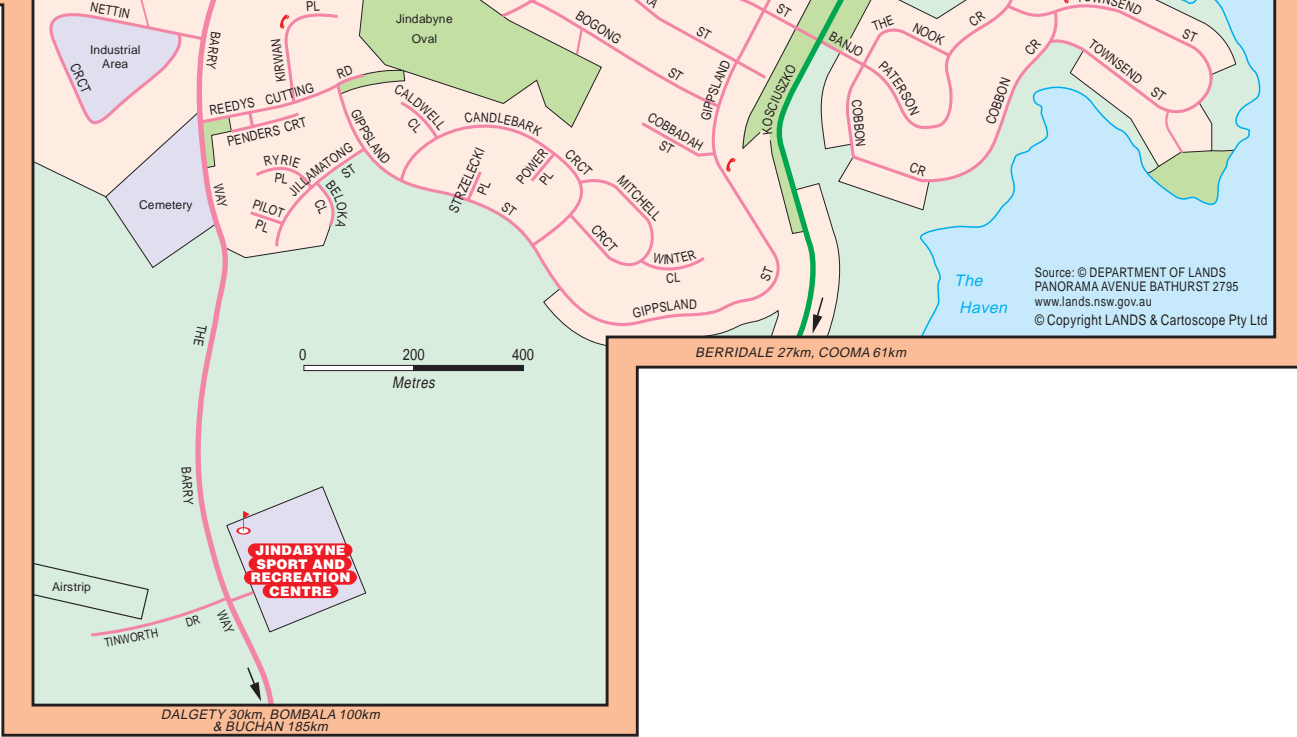

CARTOSCOPE MAPS AND GUIDES

Log on to see detailed touring and holiday maps, information and to purchase maps and guides.

Click on the weblink below to log on

www.maps.com.au

Grab a map...

and plan your next getaway

www.lands.nsw.gov.au

Click above for NSW Government map products

Department of Lands