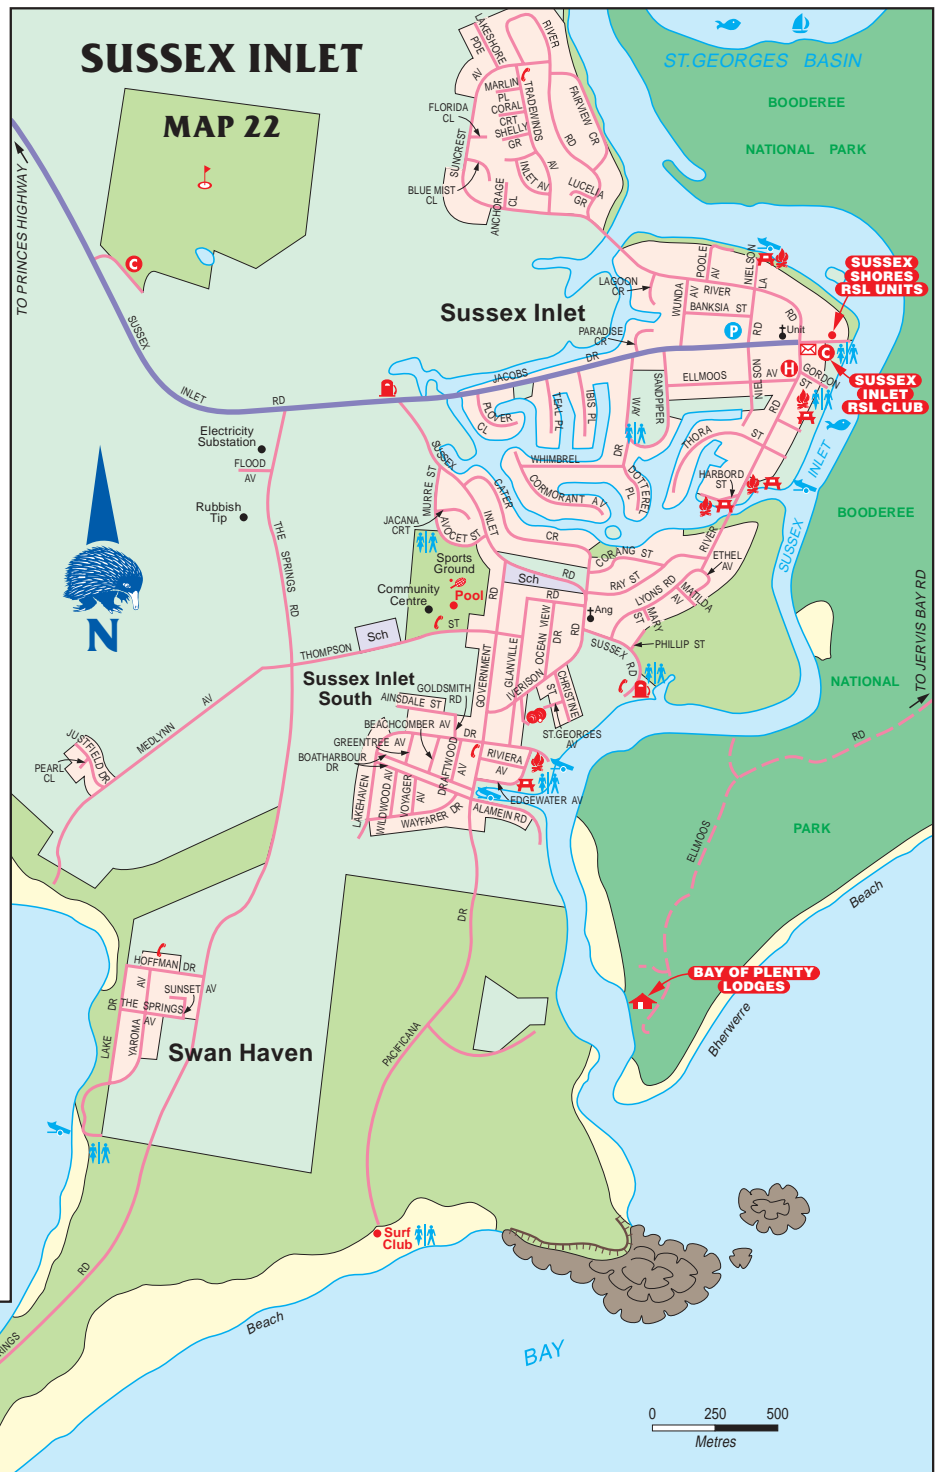

CARTOSCOPE MAPS AND GUIDES

Log on to see detailed touring and holiday maps, information and to purchase maps and guides.

Click on the weblink below to log on

www.maps.com.au

Grab a map...

and plan your next getaway

www.lands.nsw.gov.au

Click above for NSW Government map products

Department of Lands