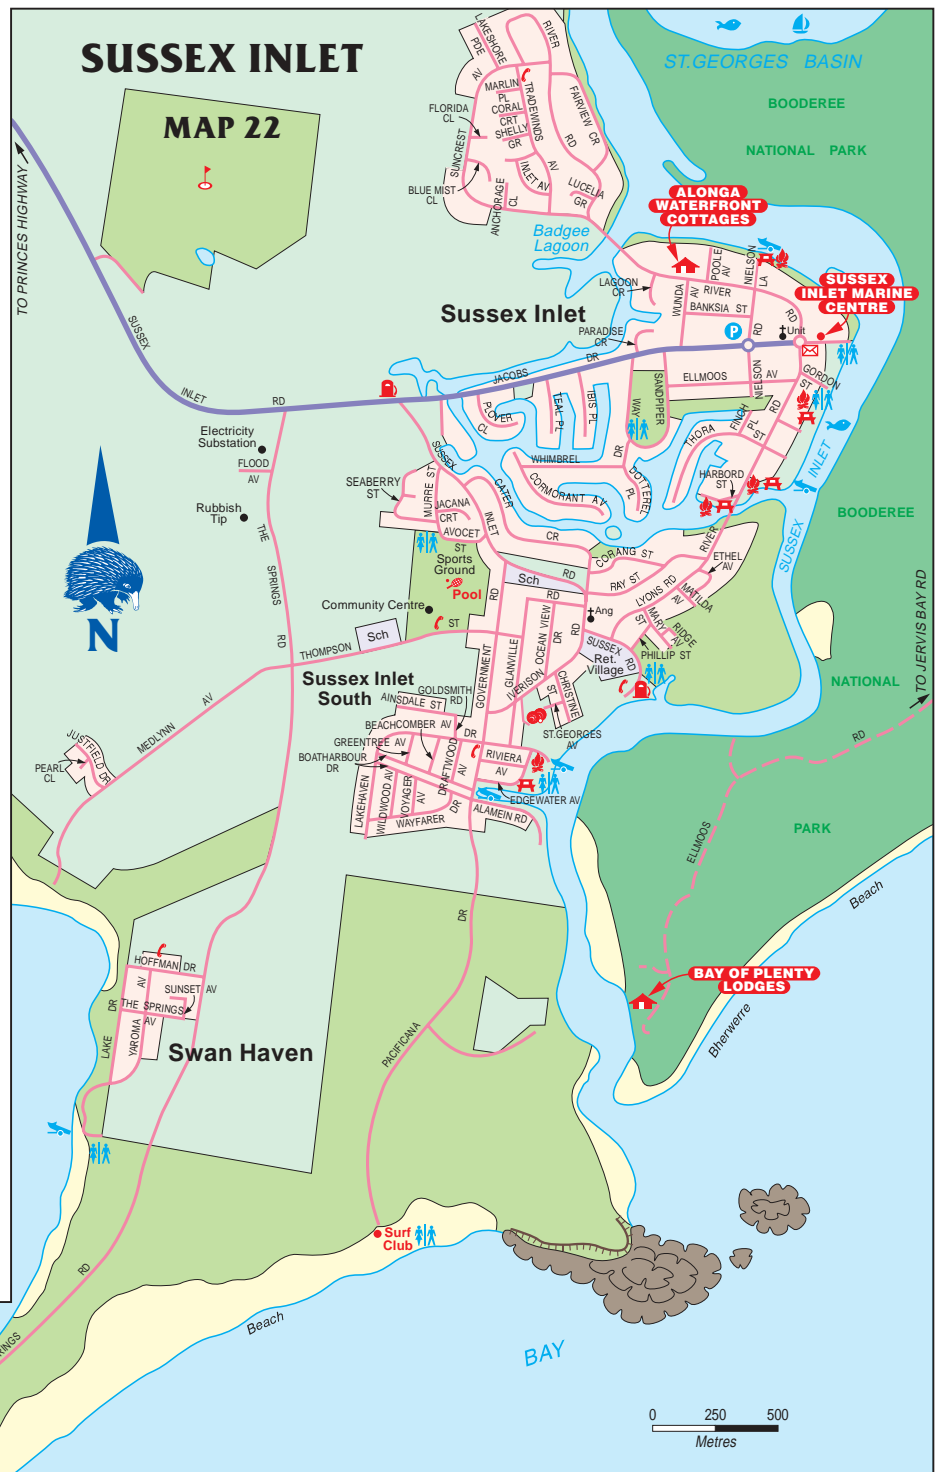

CARTOSCOPE MAPS AND GUIDES

Log on to see detailed touring and holiday maps, information and to purchase maps and guides.

Click on the weblink below to log on

www.maps.com.au

Grab a map ...
and plan your next getaway

www.lpma.nsw.gov.au

Click above for NSW Government map products

Land and Property
Management Authority