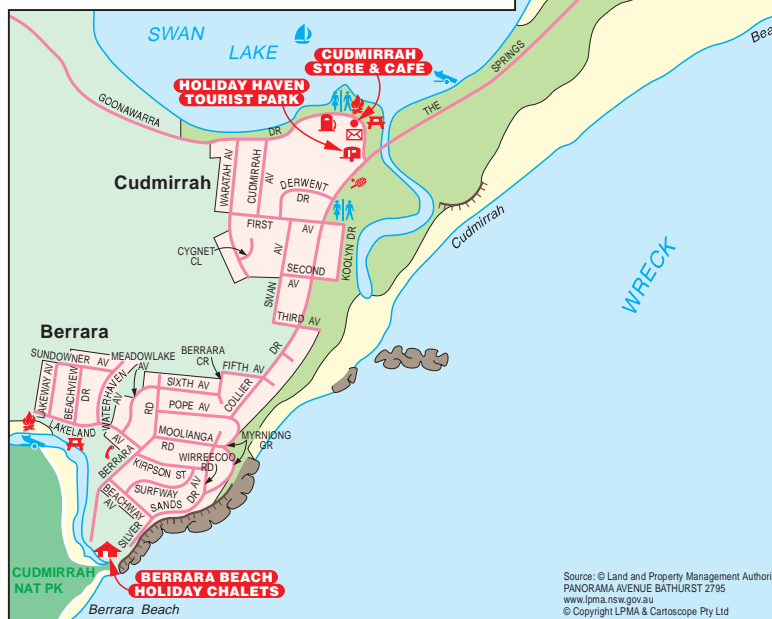

CARTOSCOPE MAPS AND GUIDES

Log on to see detailed touring and holiday maps, information and to purchase maps and guides.

Click on the weblink below to log on

www.maps.com.au

Grab a map ...
and plan your next getaway

www.lpma.nsw.gov.au

Click above for NSW Government map products

Land and Property
Management Authority