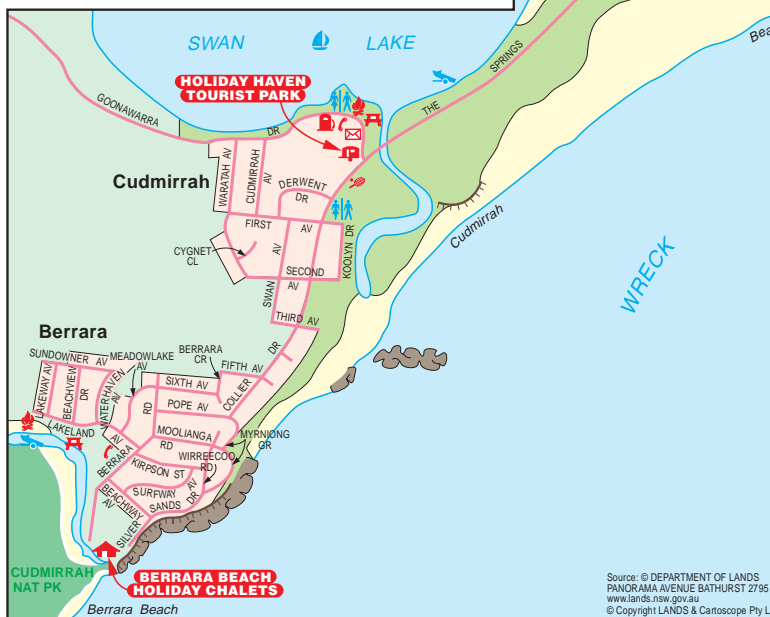

CARTOSCOPE MAPS AND GUIDES

Log on to see detailed touring and holiday maps, information and to purchase maps and guides.

Click on the weblink below to log on

www.maps.com.au

Grab a map...

and plan your next getaway

www.lands.nsw.gov.au

Click above for NSW Government map products

Department of Lands