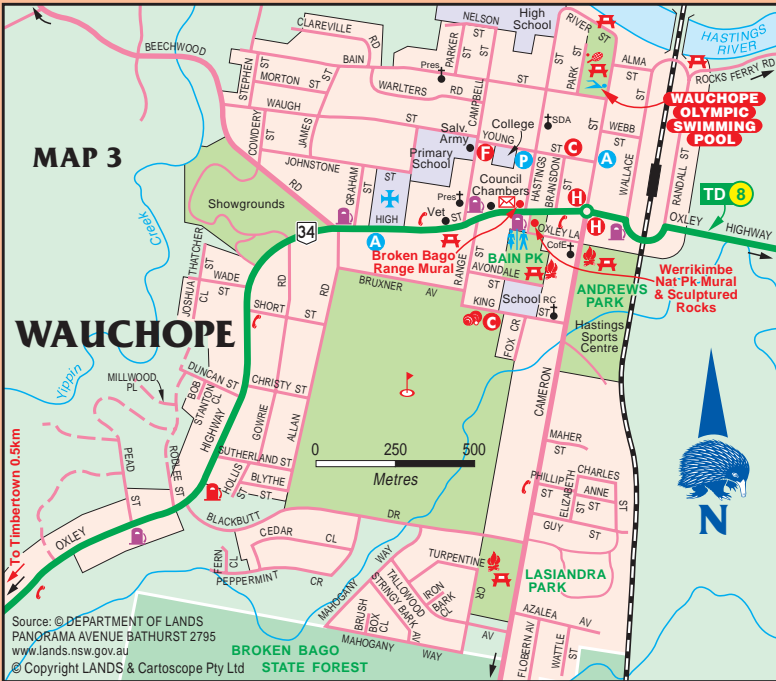

BEECHWOOD 5km

ROCKS FERRY RESERVE 1km

PORT MACQUARIE 20km

YARRAS 4.7km

KEW 21km

### MAP 3

# WAUCHOPE

Source: © DEPARTMENT OF LANDS  
PANORAMA AVENUE BATHURST 2795  
www.lands.nsw.gov.au  
© Copyright LANDS & Cartoscope Pty Ltd

BROKEN BAGO STATE FOREST