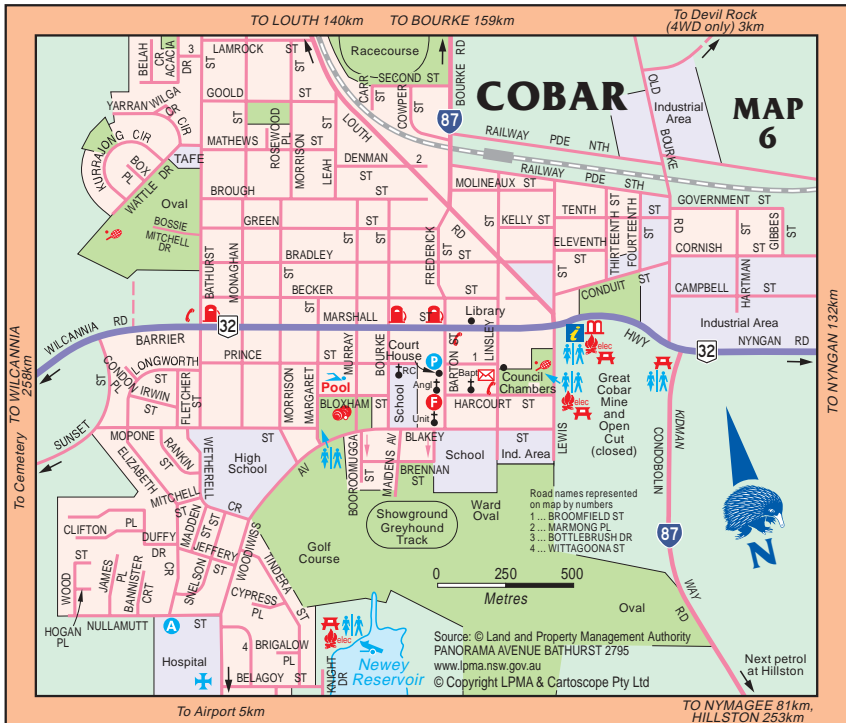

TO LOUTH 140km TO BOURKE 159km

To Devil Rock (4WD only) 3km

# CARTOSCOPE MAPS AND GUIDES

Log on to see detailed touring and holiday maps, information and to purchase maps and guides.

Click on the weblink below to log on

[www.maps.com.au](http://www.maps.com.au)

## Grab a map ... and plan your next getaway

[www.lpma.nsw.gov.au](http://www.lpma.nsw.gov.au)

Click above for NSW Government map products

Land and Property Management Authority