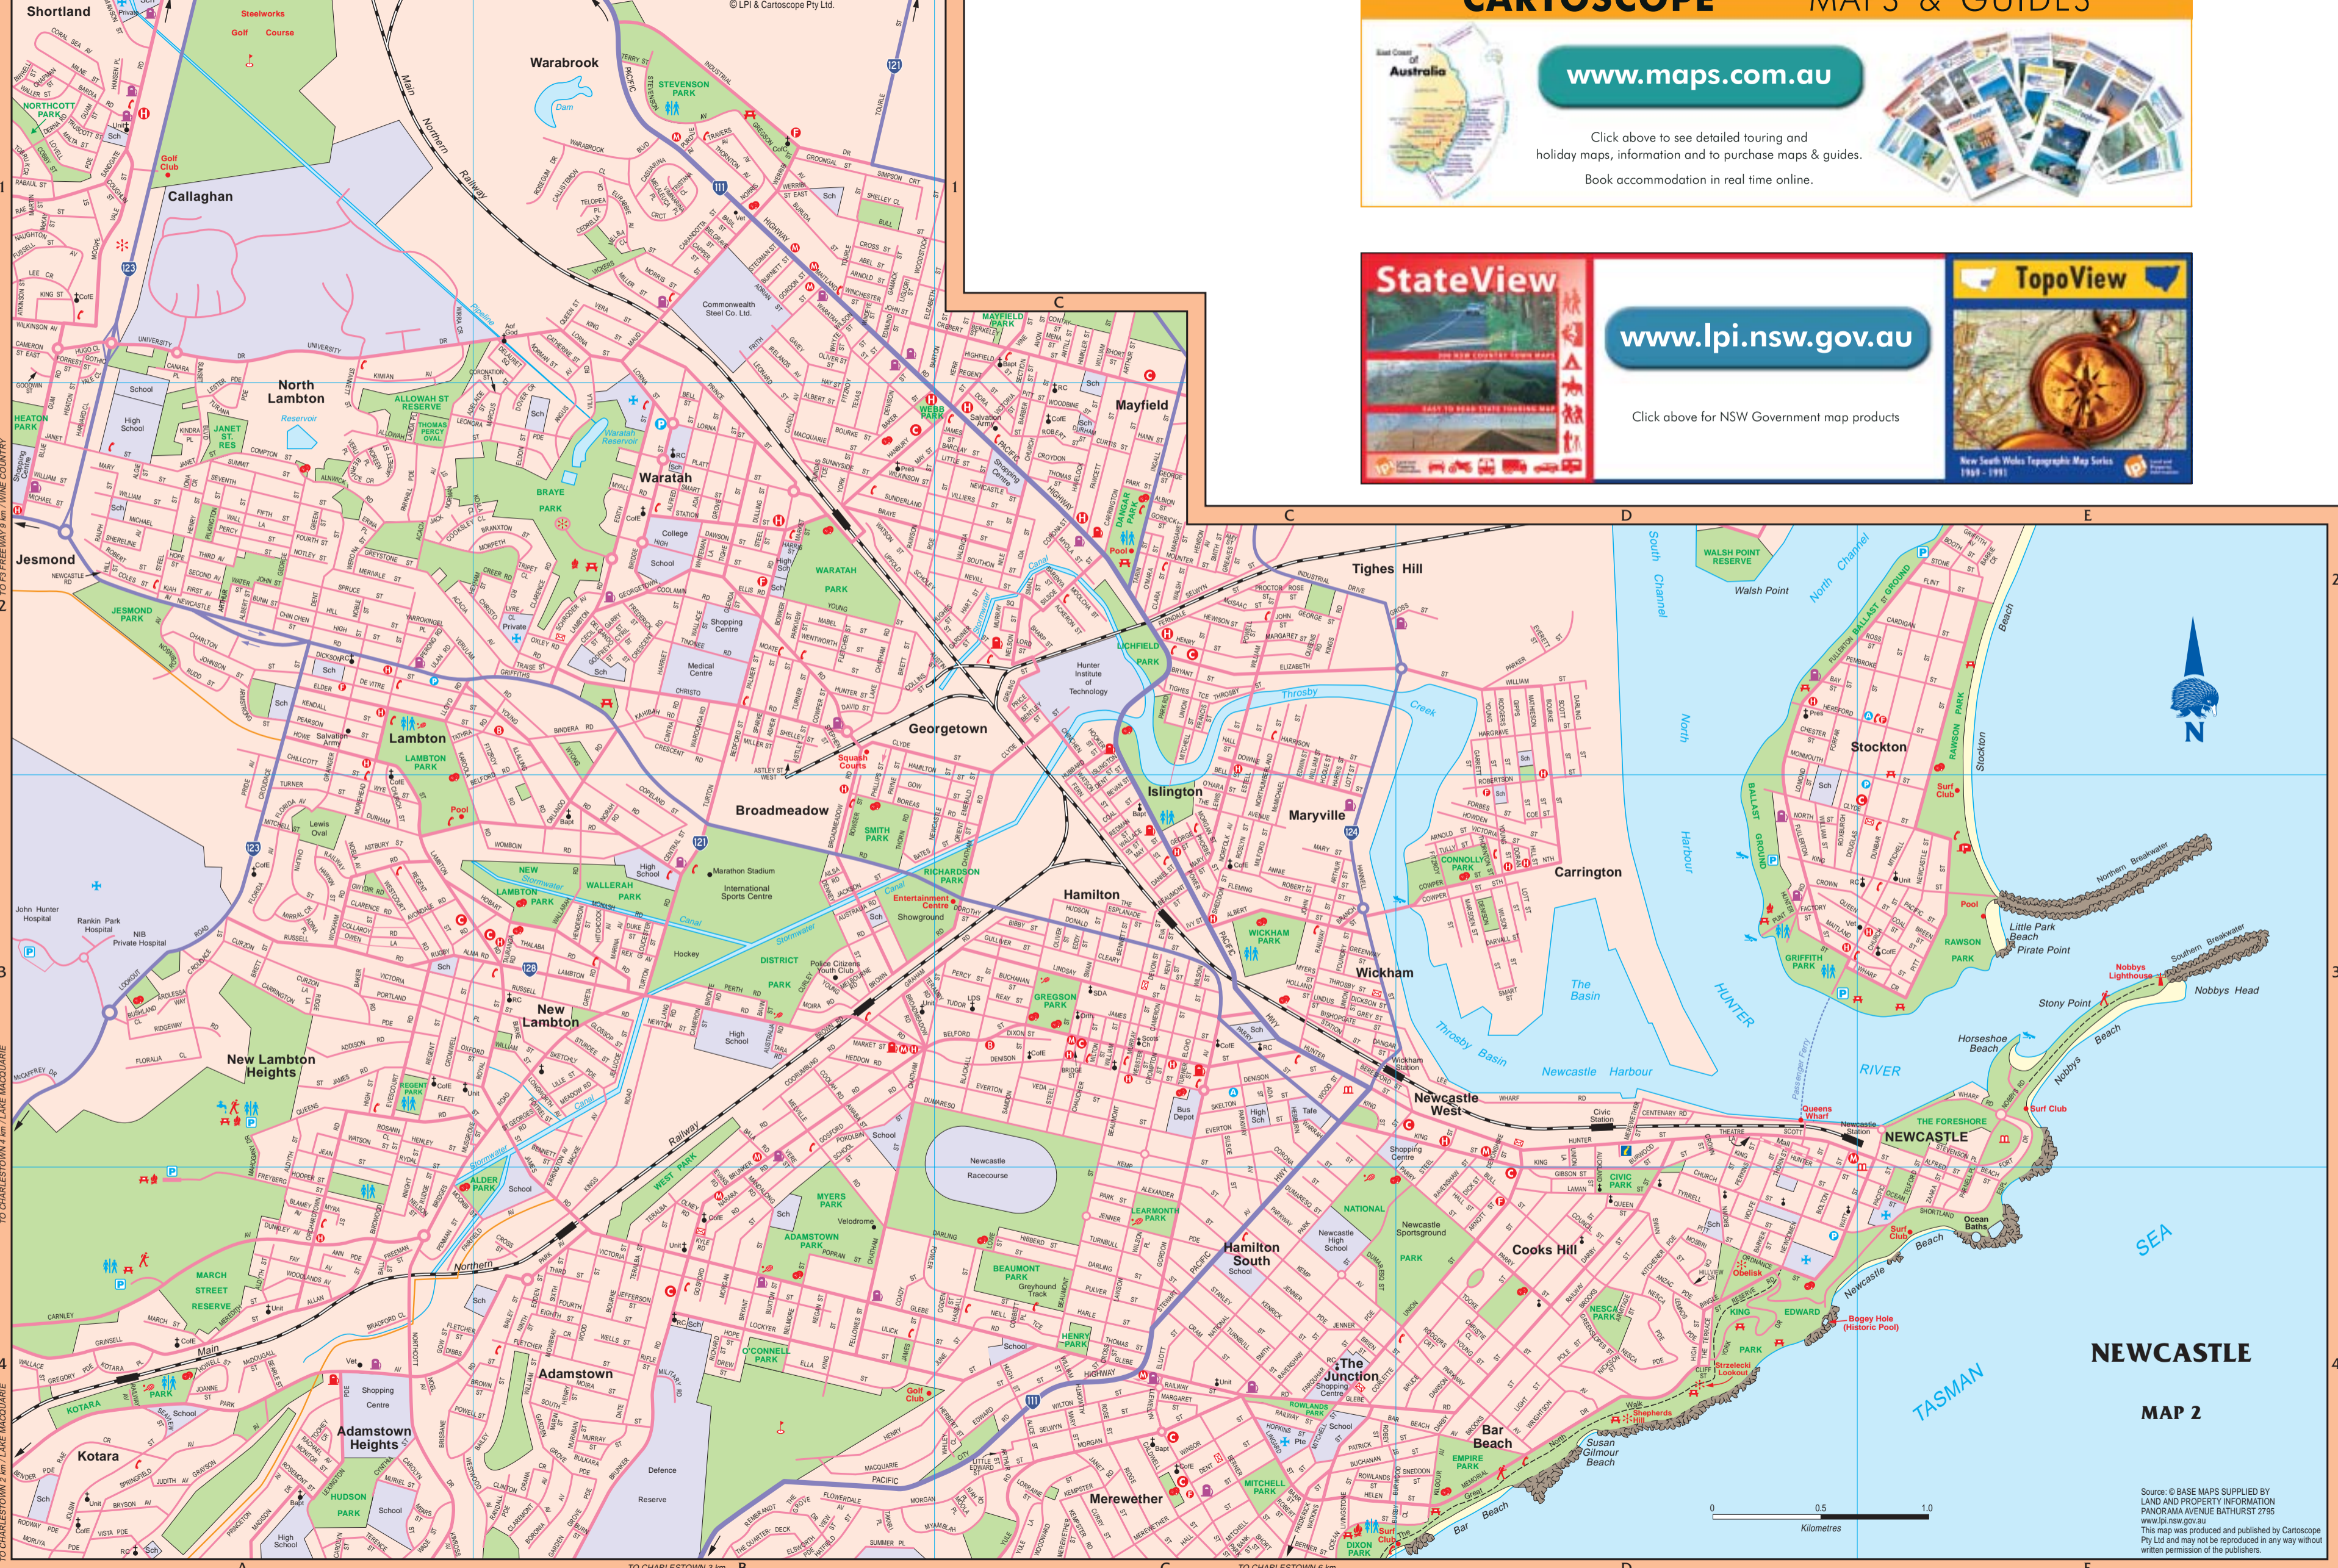

www.lpi.nsw.gov.au

Click above for NSW Government map products