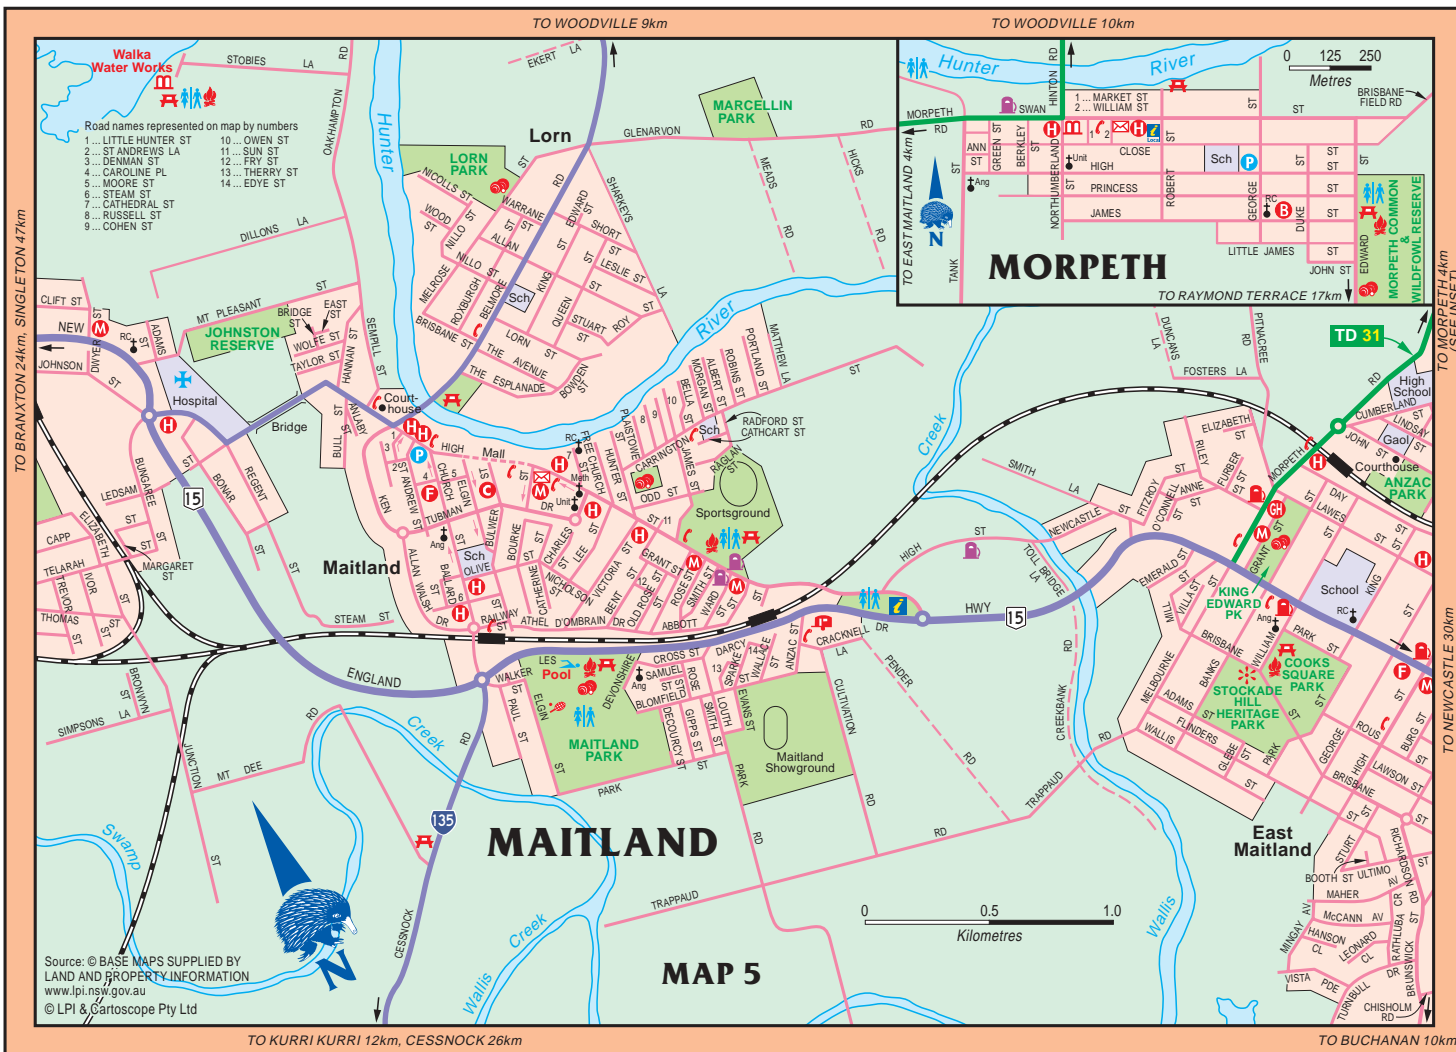

## StateView

## TopoView

[www.lpi.nsw.gov.au](http://www.lpi.nsw.gov.au)

Click left for NSW Government map products

# CARTOSCOPE MAPS & GUIDES

## www.maps.com.au

Log on to see detailed touring and holiday maps, information and to purchase maps & guides.

Book accommodation in real time online.

TO KURRI KURRI 12km, CESSNOCK 26km

TO BUCHANAN 10km