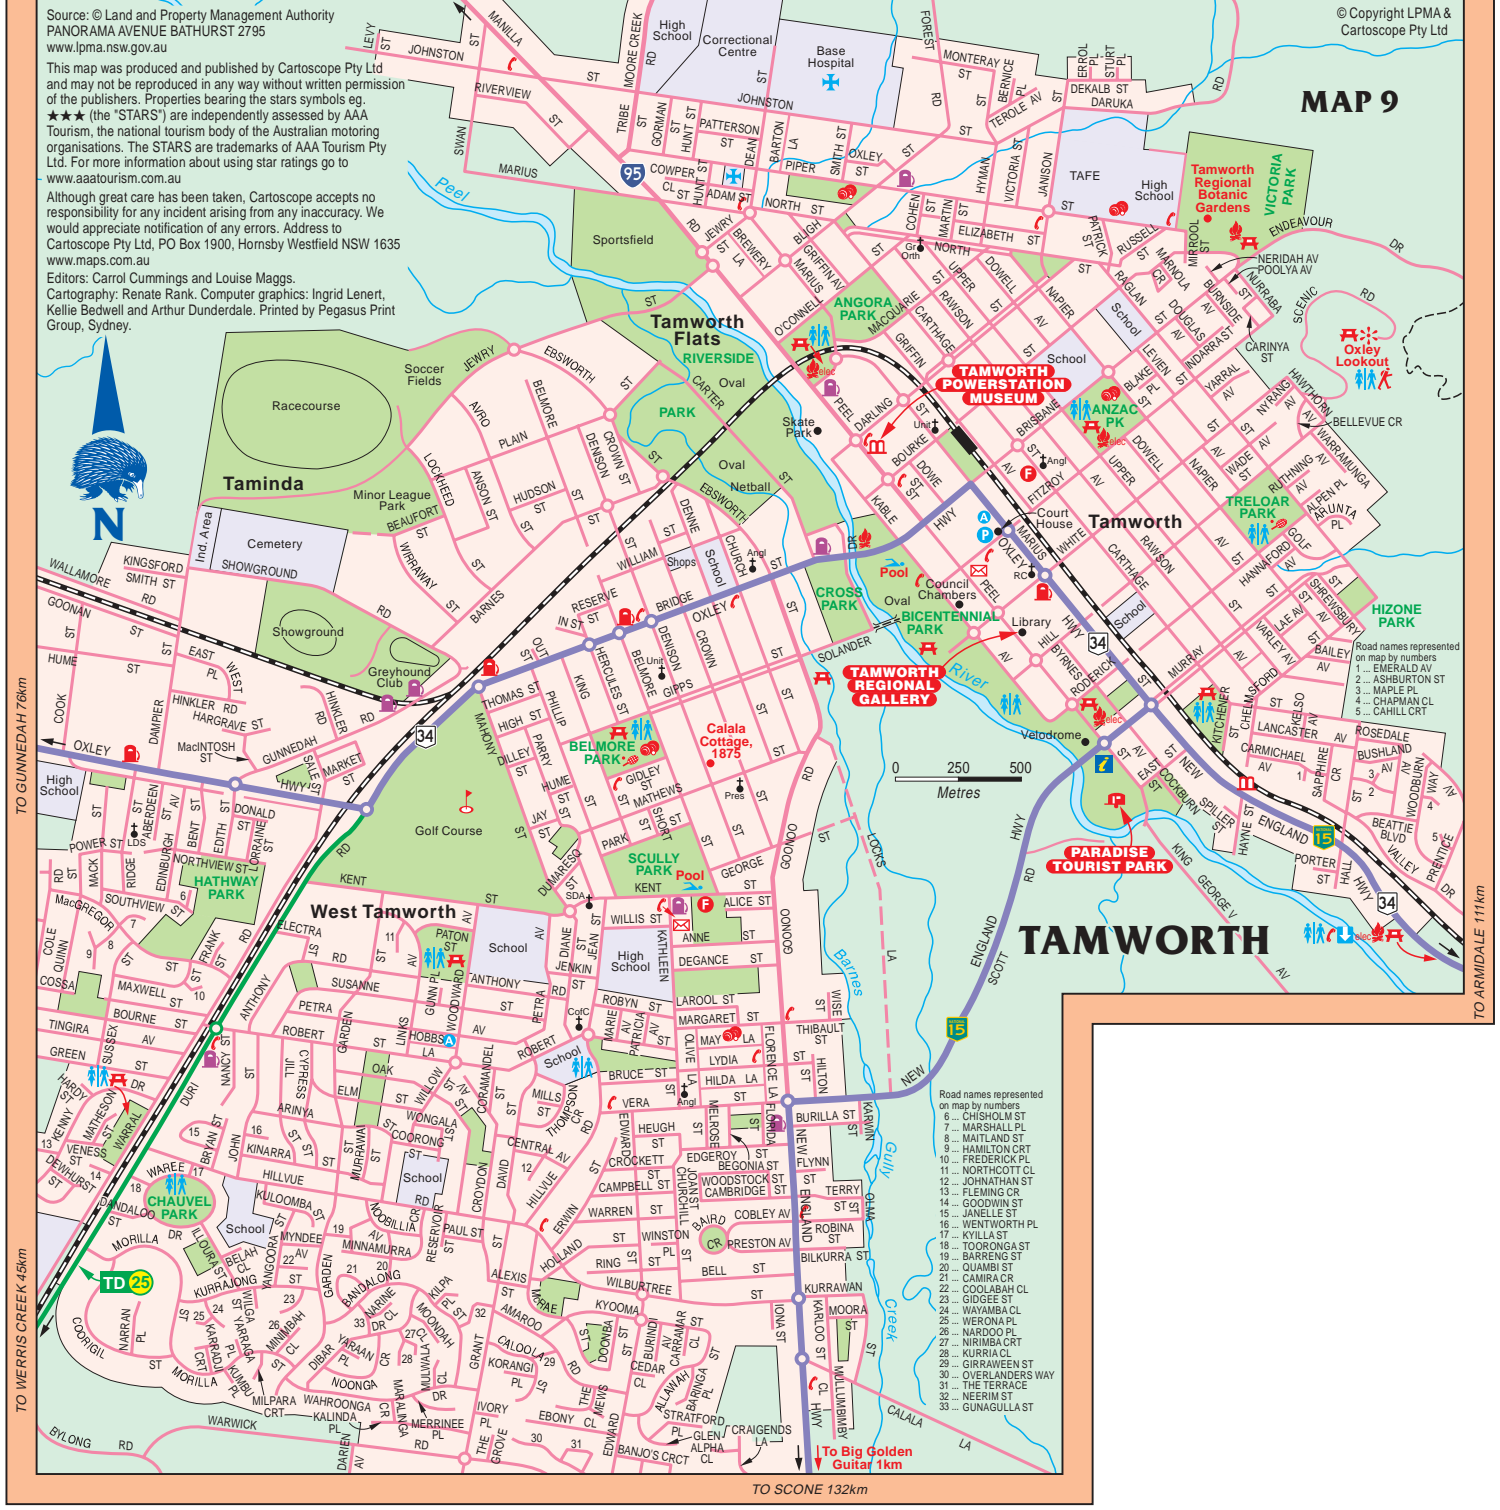

TO MANILLA 45km

© Copyright LPMA & Cartoscope Pty Ltd

Source: © Land and Property Management Authority
PANORAMA AVENUE BATHURST 2795
www.lpma.nsw.gov.au

Editors: Carrol Cummings and Louise Maggs.
Cartography: Renate Rank. Computer graphics: Ingrid Lenert, Kellie Bedwell and Arthur Dunderdale. Printed by Pegasus Print Group, Sydney.

MAP 9