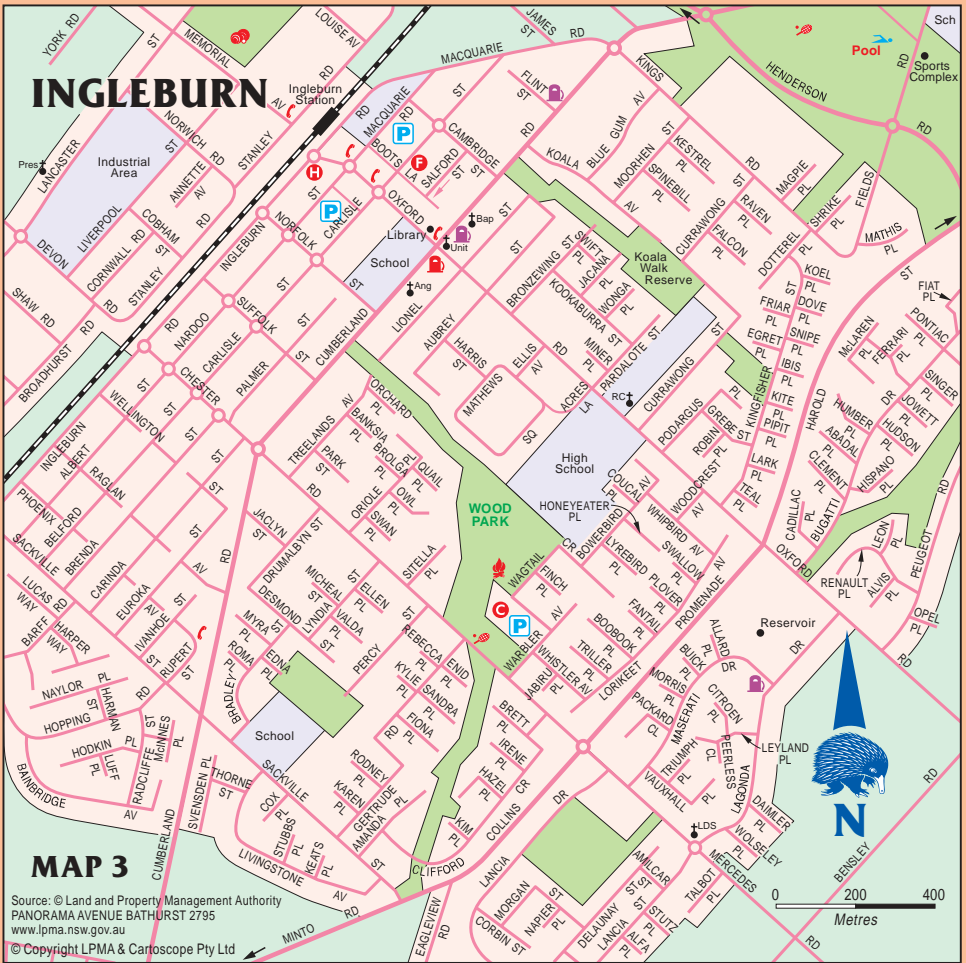

TO SOUTH WESTERN FREEWAY 2km

INGLEBURN

TO MACQUARIE FIELDS 3km

MAP 3

Source: © Land and Property Management Authority
PANORAMA AVENUE BATHURST 2795
www.lpma.nsw.gov.au

© Copyright LPMA & Cartoscope Pty Ltd

TO CAMPBELLTOWN 6km

CARTOSCOPE MAPS AND GUIDES

Log on to see detailed touring and holiday maps, information and to purchase maps and guides.

Click on the weblink below to log on

www.maps.com.au

Grab a map ...
and plan your next getaway