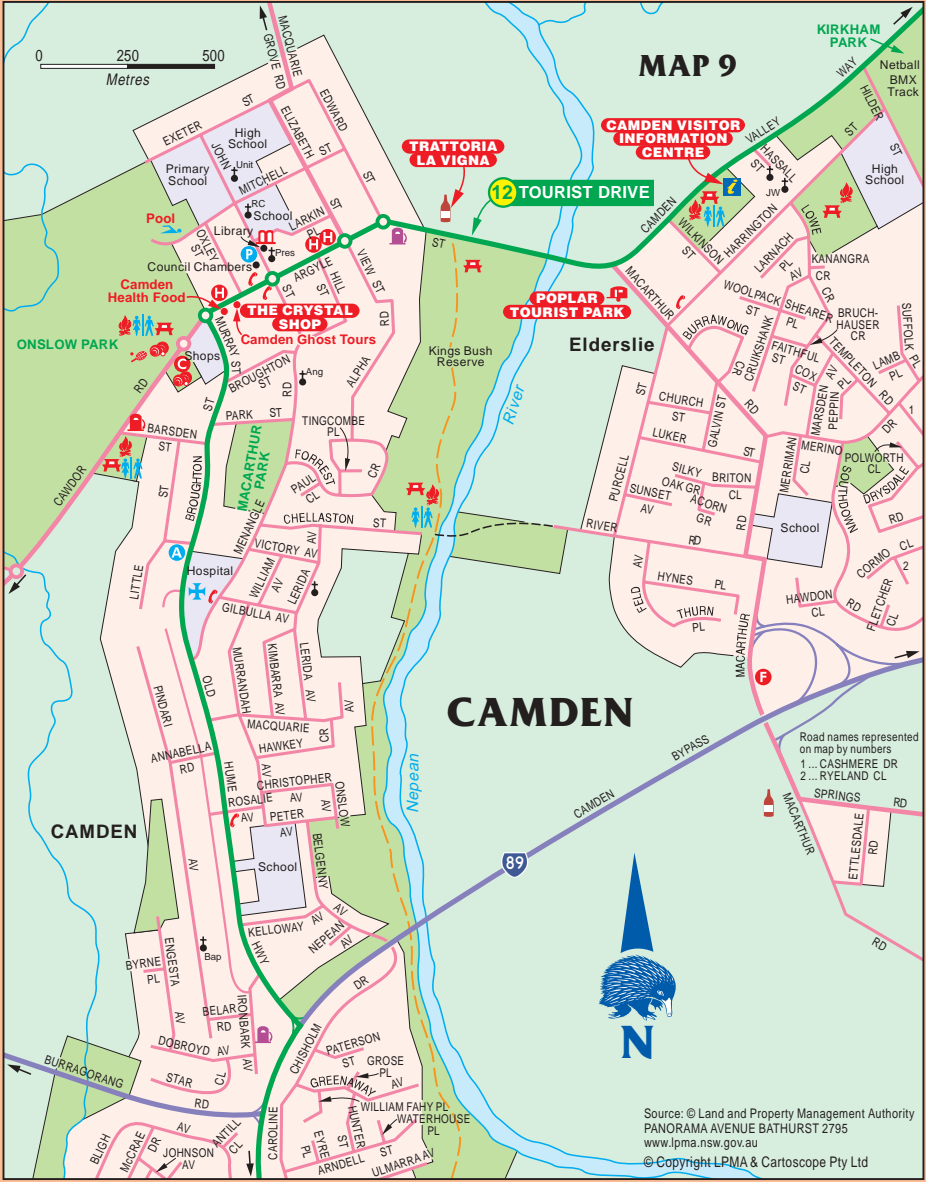

TO ORAN PARK 7km,
CAMDEN AIRPORT 2km

MAP 9

TO THE OAKS 13km

TO THE OAKS 13km

TO NARELLAN 5km

TO CAMPBELLTOWN 13km

TO PICTON 18km

Source: © Land and Property Management Authority
 PANORAMA AVENUE BATHURST 2795
 www.lpma.nsw.gov.au
 © Copyright LPMA & Cartoscope Pty Ltd

CARTOSCOPE MAPS AND GUIDES

Log on to see detailed touring and holiday maps, information and to purchase maps and guides.

Click on the weblink below to log on

www.maps.com.au

Grab a map ...
and plan your next getaway