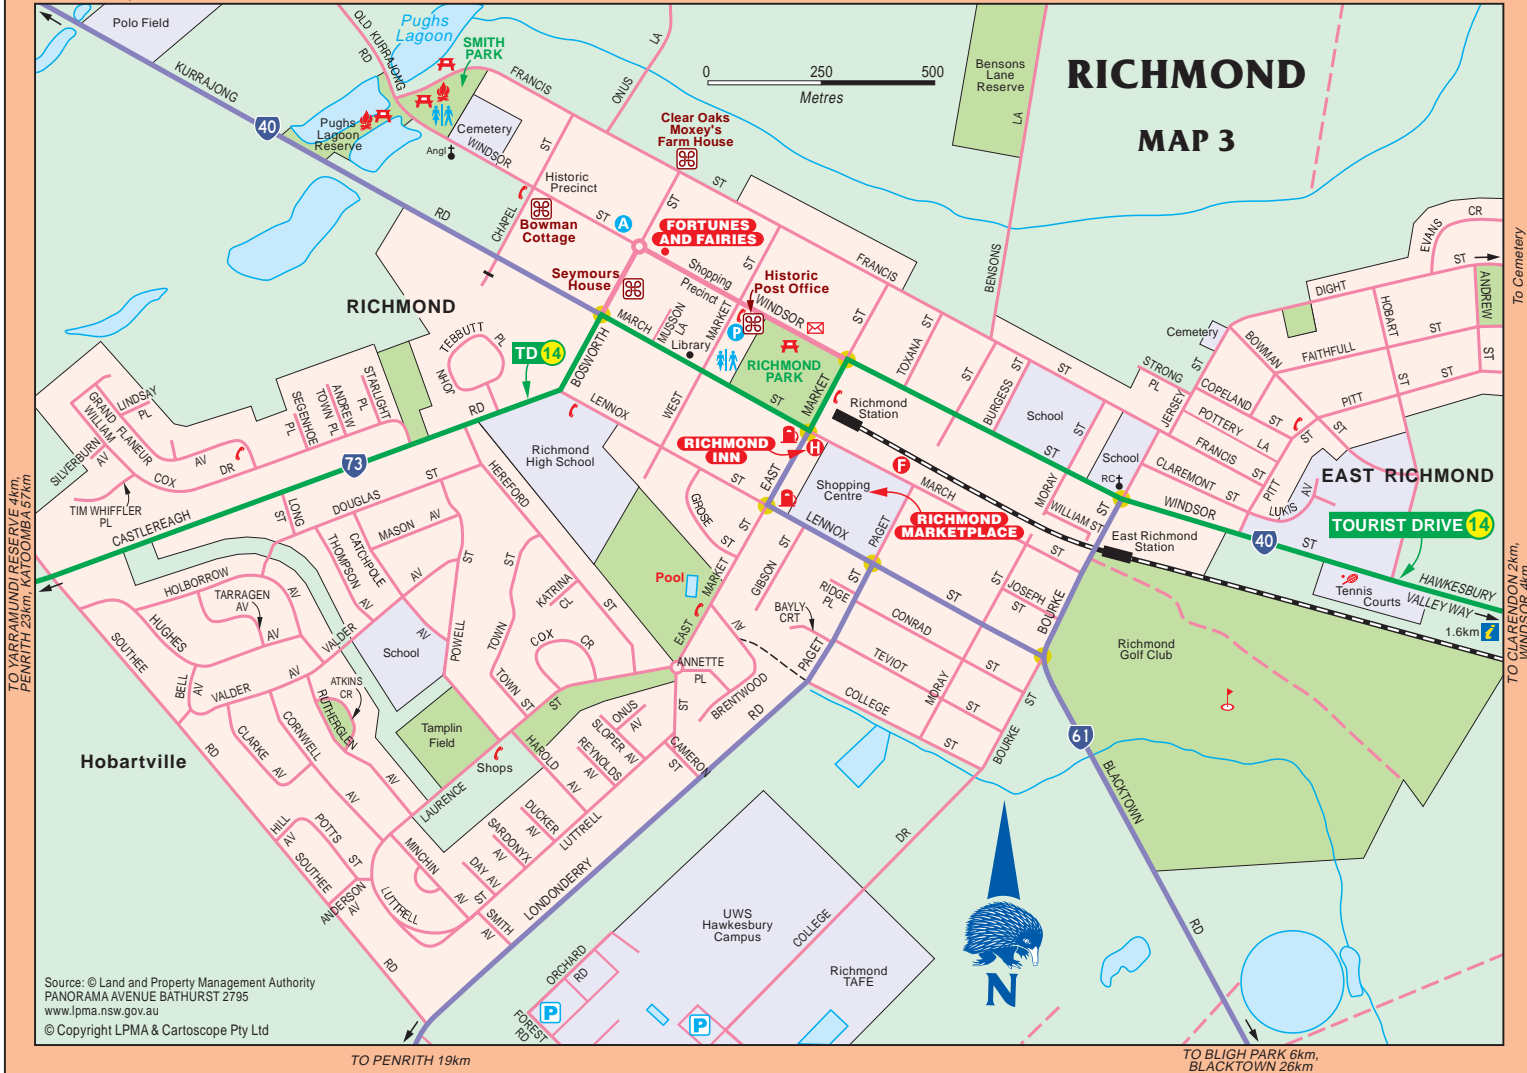

TO NORTH RICHMOND 2km,
KURRAJONG 10km, LITHGOW 82km

CARTOSCOPE MAPS AND GUIDES

Log on to see detailed touring and holiday maps, information and to purchase maps and guides.

Click on the weblink below to log on

www.maps.com.au

Grab a map ...
and plan your next getaway

www.lpma.nsw.gov.au

Click above for NSW Government map products

Land and Property
Management Authority