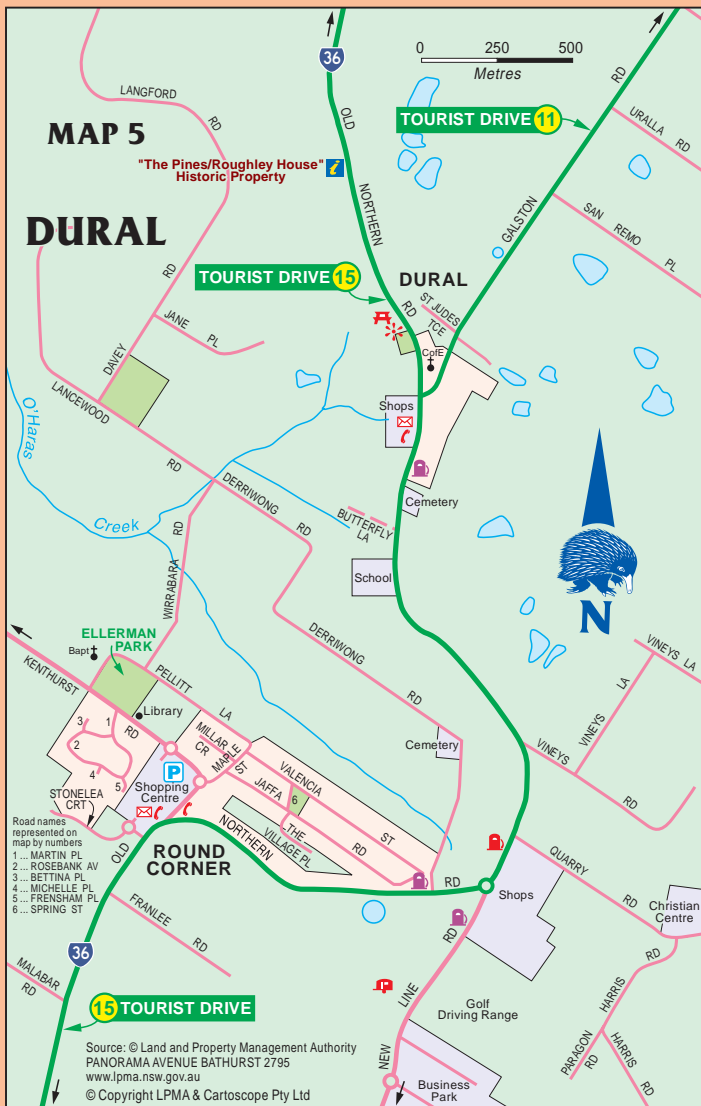

TO WISEMANS FERRY 40km

TO GALSTON 3km

TO ANNANGROVE 7km

TO CASTLE HILL 5km

TO PENNANT HILLS 9km

CARTOSCOPE MAPS AND GUIDES

Log on to see detailed touring and holiday maps, information and to purchase maps and guides.

Click on the weblink below to log on

www.maps.com.au

Grab a map ...
and plan your next getaway

www.lpma.nsw.gov.au

Click above for NSW Government map products

Land and Property Management Authority