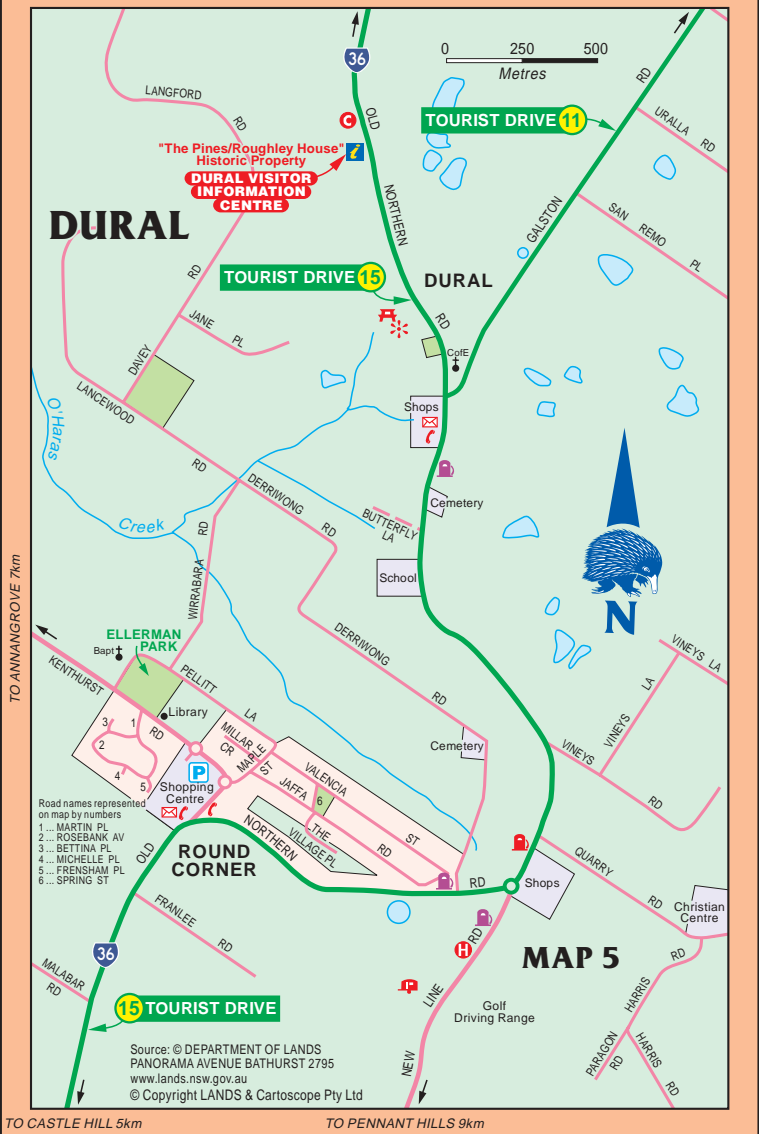

TO WISEMANS FERRY 40km

TO GALSTON 3km

# CARTOSCOPE MAPS AND GUIDES

Log on to see detailed touring and holiday maps, information and to purchase maps and guides.

Click on the weblink below to log on

[www.maps.com.au](http://www.maps.com.au)