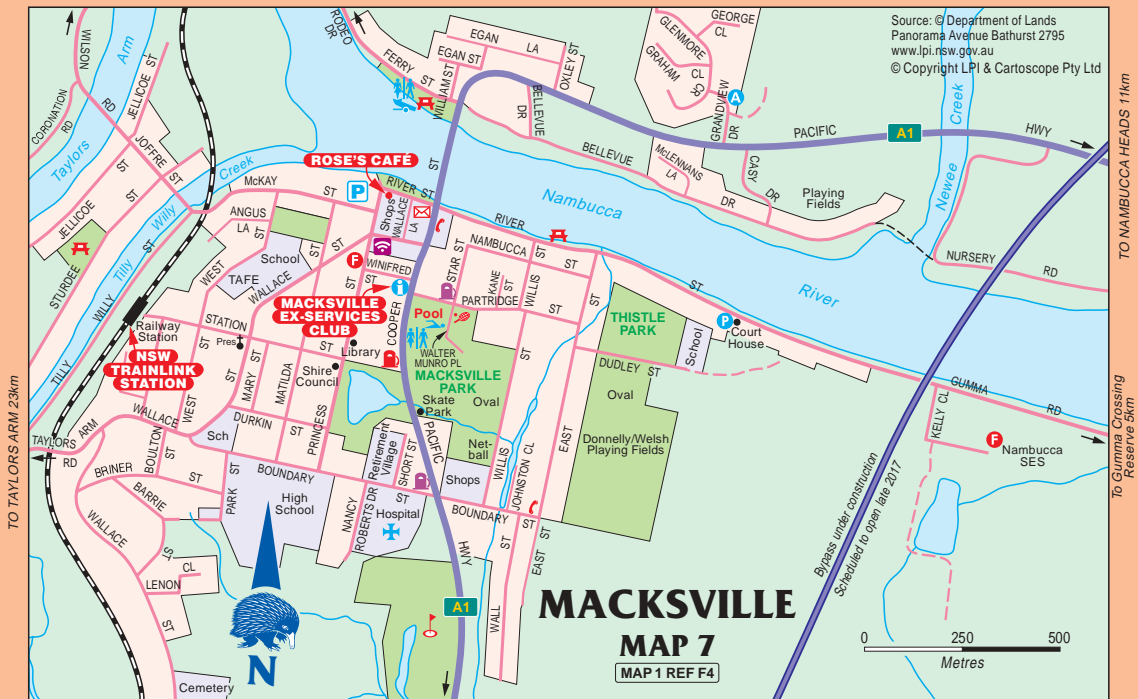

TO BOWRAVILLE 14km

TO BOWRAVILLE 15km

Source: © Department of Lands  
Panorama Avenue Bathurst 2795  
www.lpi.nsw.gov.au  
© Copyright LPI & Cartoscope Pty Ltd

## Grab a map ... and plan your next getaway

[www.lpi.nsw.gov.au](http://www.lpi.nsw.gov.au)

Click above for NSW Government map products