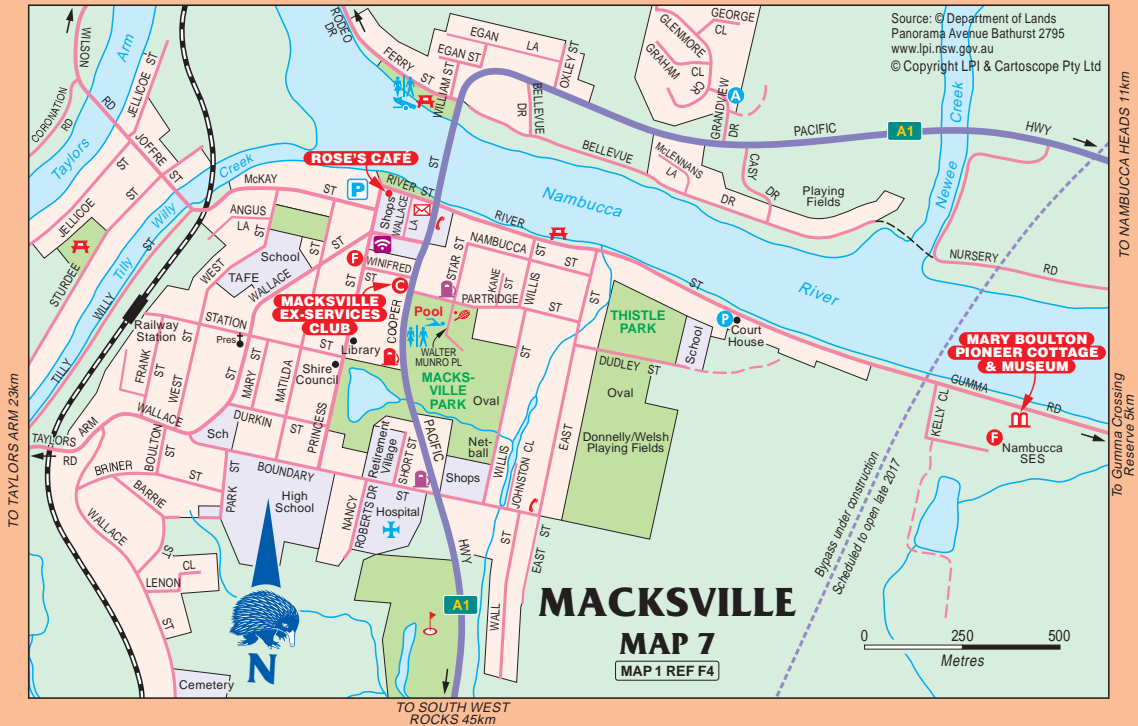

TO BOWRAVILLE 14km

TO BOWRAVILLE 15km

CARTOSCOPE MAPS AND GUIDES

Log on to see detailed
touring and holiday maps,
information and to purchase
maps and guides.

Click on the
weblink below
to log on

www.maps.com.au

Grab a map ...
and plan your next getaway

www.lpi.nsw.gov.au

Click above for NSW Government map products

**Land & Property
Information**