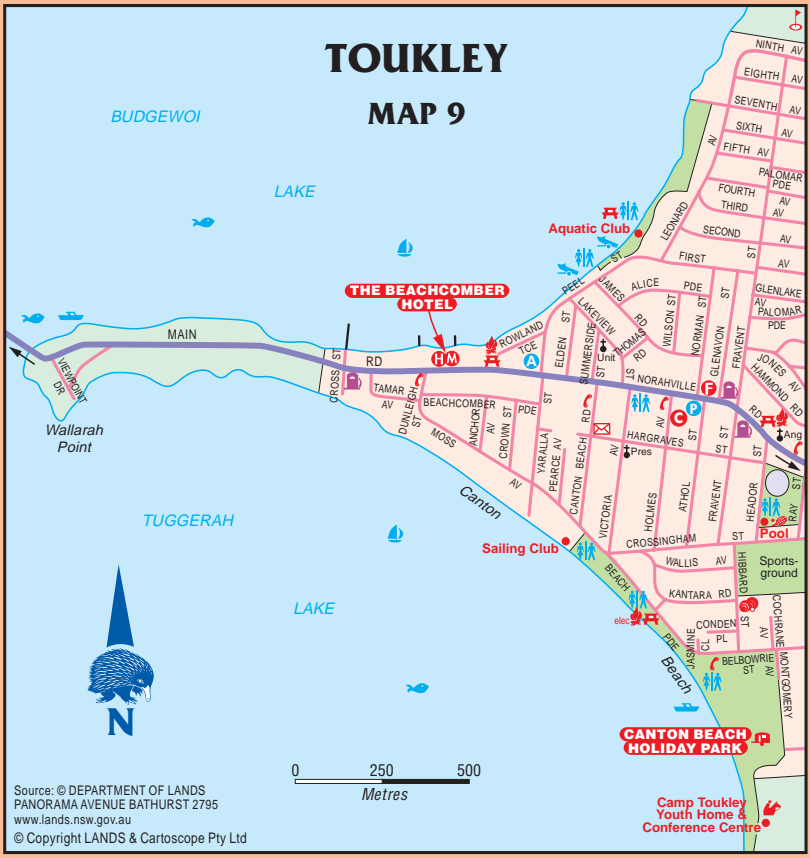

TO PACIFIC HIGHWAY 3 km

TO NORAH HEAD 2 km

# TOUKLEY MAP 9

Source: © DEPARTMENT OF LANDS  
 PANORAMA AVENUE BATHURST 2795  
[www.lands.nsw.gov.au](http://www.lands.nsw.gov.au)  
 © Copyright LANDS & Cartoscope Pty Ltd