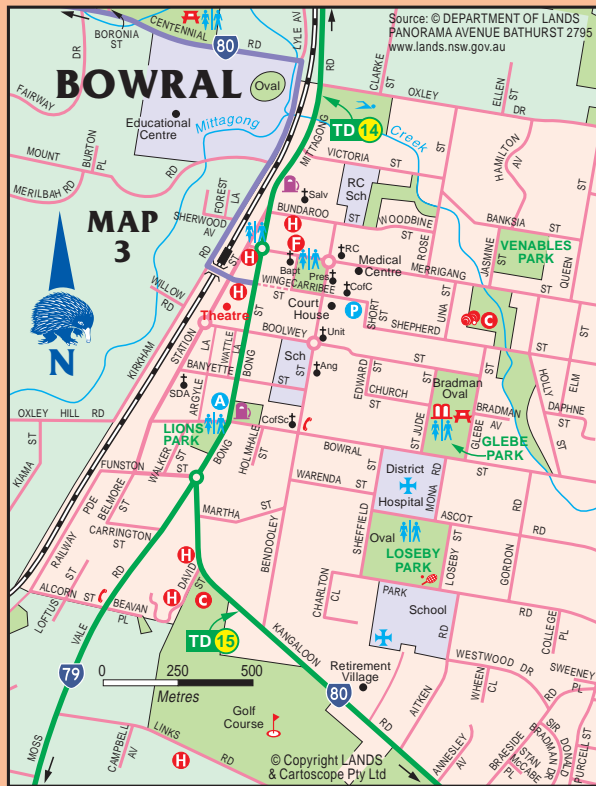

CARTOSCOPE MAPS AND GUIDES

Log on to see detailed touring and holiday maps, information and to purchase maps and guides.

Book accommodation online

www.maps.com.au

Grab a map...

and plan your next getaway

www.lands.nsw.gov.au

Click above for NSW Government map products

Department of Lands

TO GOULBURN 94km

TO MITTAGONG 5km

TO MOSS VALE 5km

TO ROBERTSON 25km

© Copyright LANDS & Cartoscope Pty Ltd