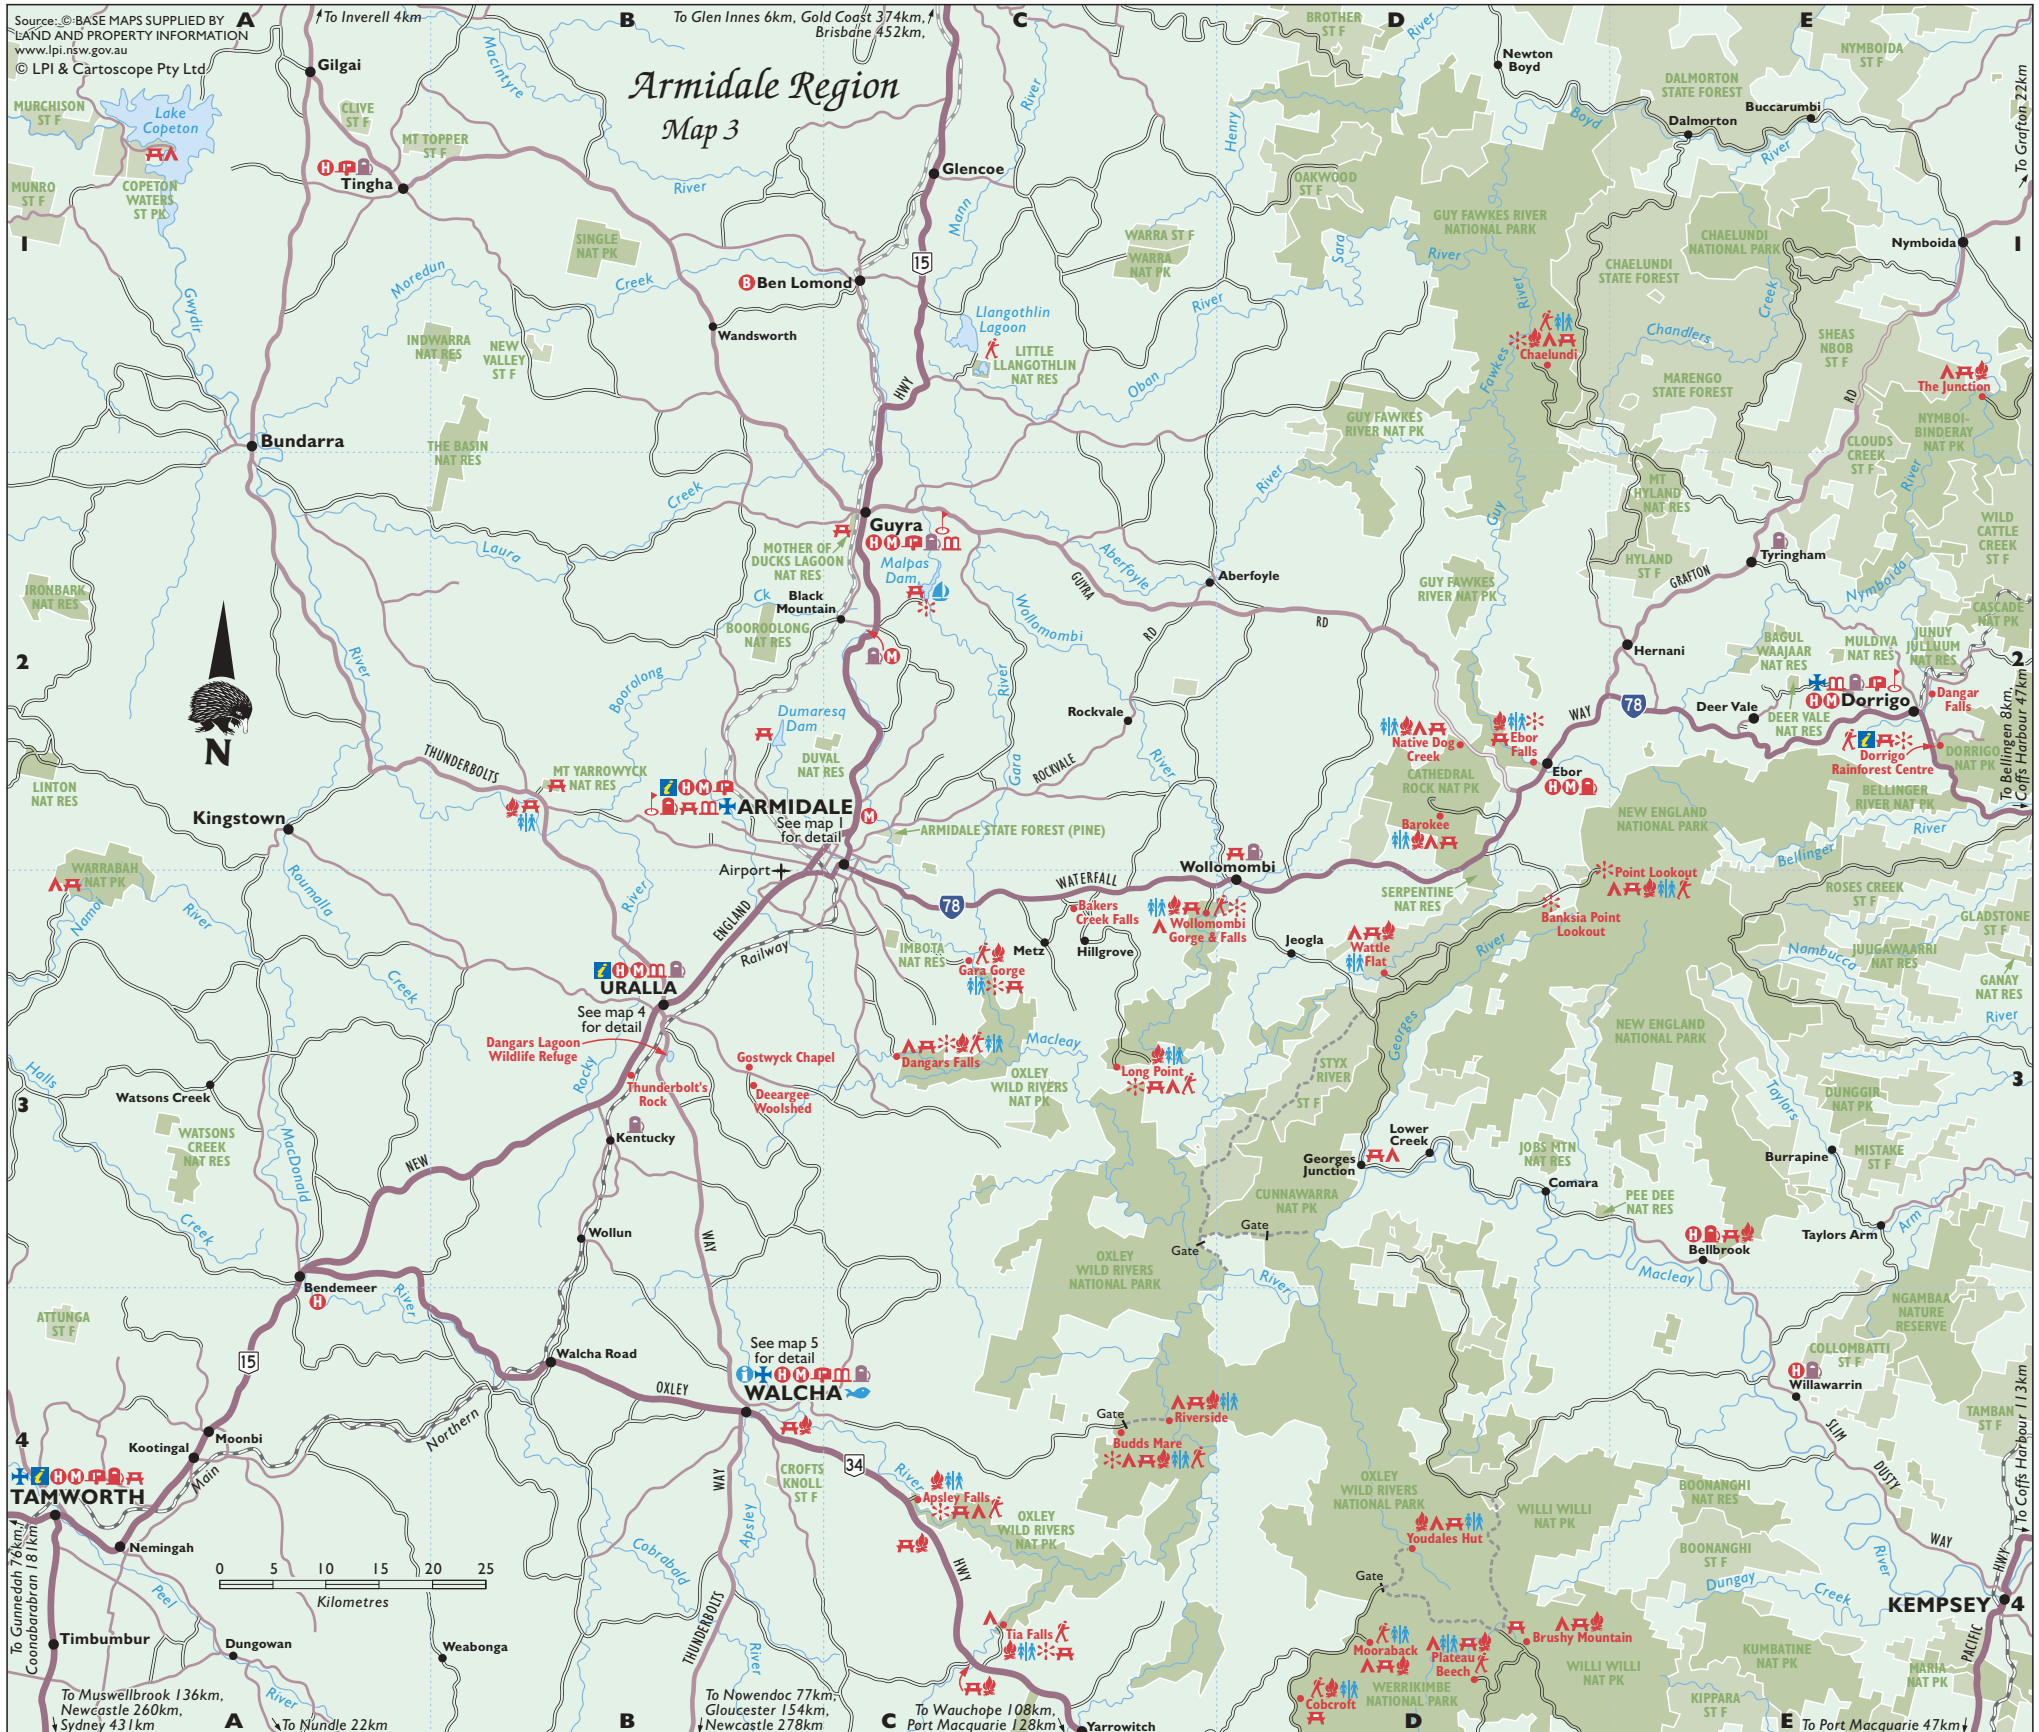

Source: © BASE MAPS SUPPLIED BY LAND AND PROPERTY INFORMATION www.lpi.nsw.gov.au
 © LPI & Cartoscope Pty Ltd

StateView

TopoView

www.lpi.nsw.gov.au Click left for NSW Government map products

CARTOSCOPE MAPS & GUIDES

www.maps.com.au

Log on to see detailed touring and holiday maps, information and to purchase maps & guides.

Book accommodation in real time online.